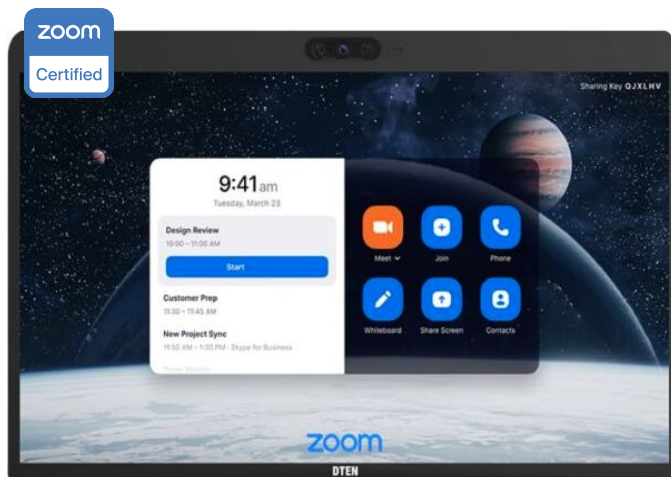

## SPECIFICATIONS

Part Number	DBR2A27EX-S1
Software	Android OS 12
All-in-One	Multi-Touch 27" Display Native Zoom Rooms 3 Camera Array 8-Microphone Array Integrated Stereo Speakers
Bring Your Own Device (BYOD)	Smart Connect via single charging USB-C Cable (included) Extension of display via USB-C (computer must support USB-C Alt-mode DisplayPort) Touchback feature on Windows and Mac OS Use D7X Camera, Microphone, Touch and Speakers with any Software Client
Display	LED 27" 1080P/ 16:9 10 touch-points AI-based to improve the touch accuracy
Camera System	Combination HFOV : 160° Main Camera 90° PTZ and preset Zoom Rooms Auto framing Zoom Rooms Smart Gallery DTEN Smart Framing
Audio System	8-Microphone Array Internal Speakerphones
Inputs & Outputs	USB-C x1 USB 3.0 x 2; USB 2.0 x 1 Ethernet 1000 Mbps (RJ-45) x 1