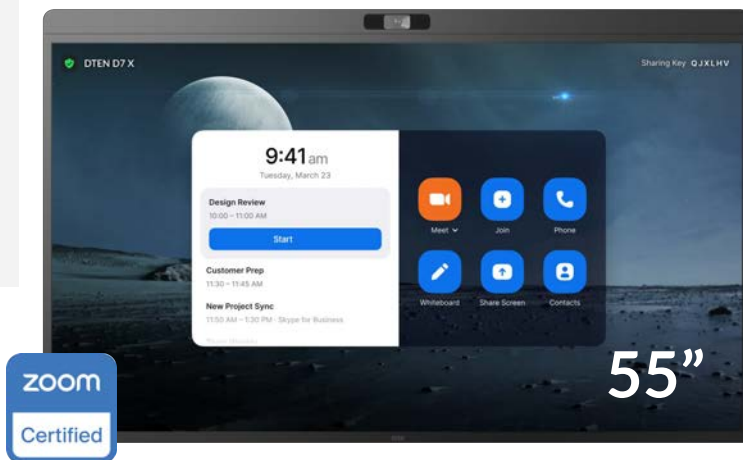

DTEN D7X 55"

Multi-Platform Video Conferencing & Meeting Collaboration Solution

Join Zoom, Microsoft Teams or virtually any other video collaboration meeting with DTEN D7X all-in-one, video, audio, and touch technology for Windows environments.

SPECIFICATIONS

	D7X 55" Windows Edition	D7X 55" Android Edition
Software	Windows IoT	DTEN OS (Android)
All-in-One	Multi-Touch 55" Display Native Zoom Rooms, Native Microsoft Teams certification in process 4K Camera 15-Microphone Array Integrated Speakers Wall Mount Included	
Bring Your Own Device (BYOD)	Smart Connect via single charging USB-C Cable (included) or HDMI In + USB Extension of display via USB-C (computer must support USB-C Alt-mode DisplayPort) Touchback feature on Windows and Mac OS Use D7X Camera, Microphone, Touch and Speakers with any Software Client HDMI Ingest for monitor and content sharing modes Laptop charging (up to 65W)	
Display	LED 55" Ultra HD 4K / 16:9 20 touch-points Low latency- 50 ms response time 180 touch-point reporting rate AI based to improve the touch accuracy Supports dual screens with extended screen support available	
Camera System	Field of View (FOV) 129° Vertical FOV 88° PTZ and preset Zoom Rooms Auto framing Zoom Rooms Smart Gallery DTEN Smart Framing	
Audio System	15-Microphone Array Integrated Stereo Speakers Acoustic Echo Cancellation Automatic Gain Control (AGC) Automatic Noise Reduction	
Inputs & Outputs	USB-A 3.1 x 4 3.5-mm Jack x 1 (Mic + Headphone) HDMI out x 1 (CEC, HDCP 2.2) HDMI In x 1 (CEC, HDCP 1.4, Dolby AC3) Ethernet 1 GigE (RJ45) x 1 USB-C x1 (USB3.1 Data + DP 1.4 + 65W Charging)	USB-A 3.0 x2 3.5 mm Audio jack x2 (headphone and mic) HDMI out x1 (CEC) HDMI in x1 (CEC, HDCP 2.2, Dolby AC3) Ethernet 1 GigE (RJ45) x 1 USB-C x2 (USB3.0 Data + DP 1.4 + 65W Charging)